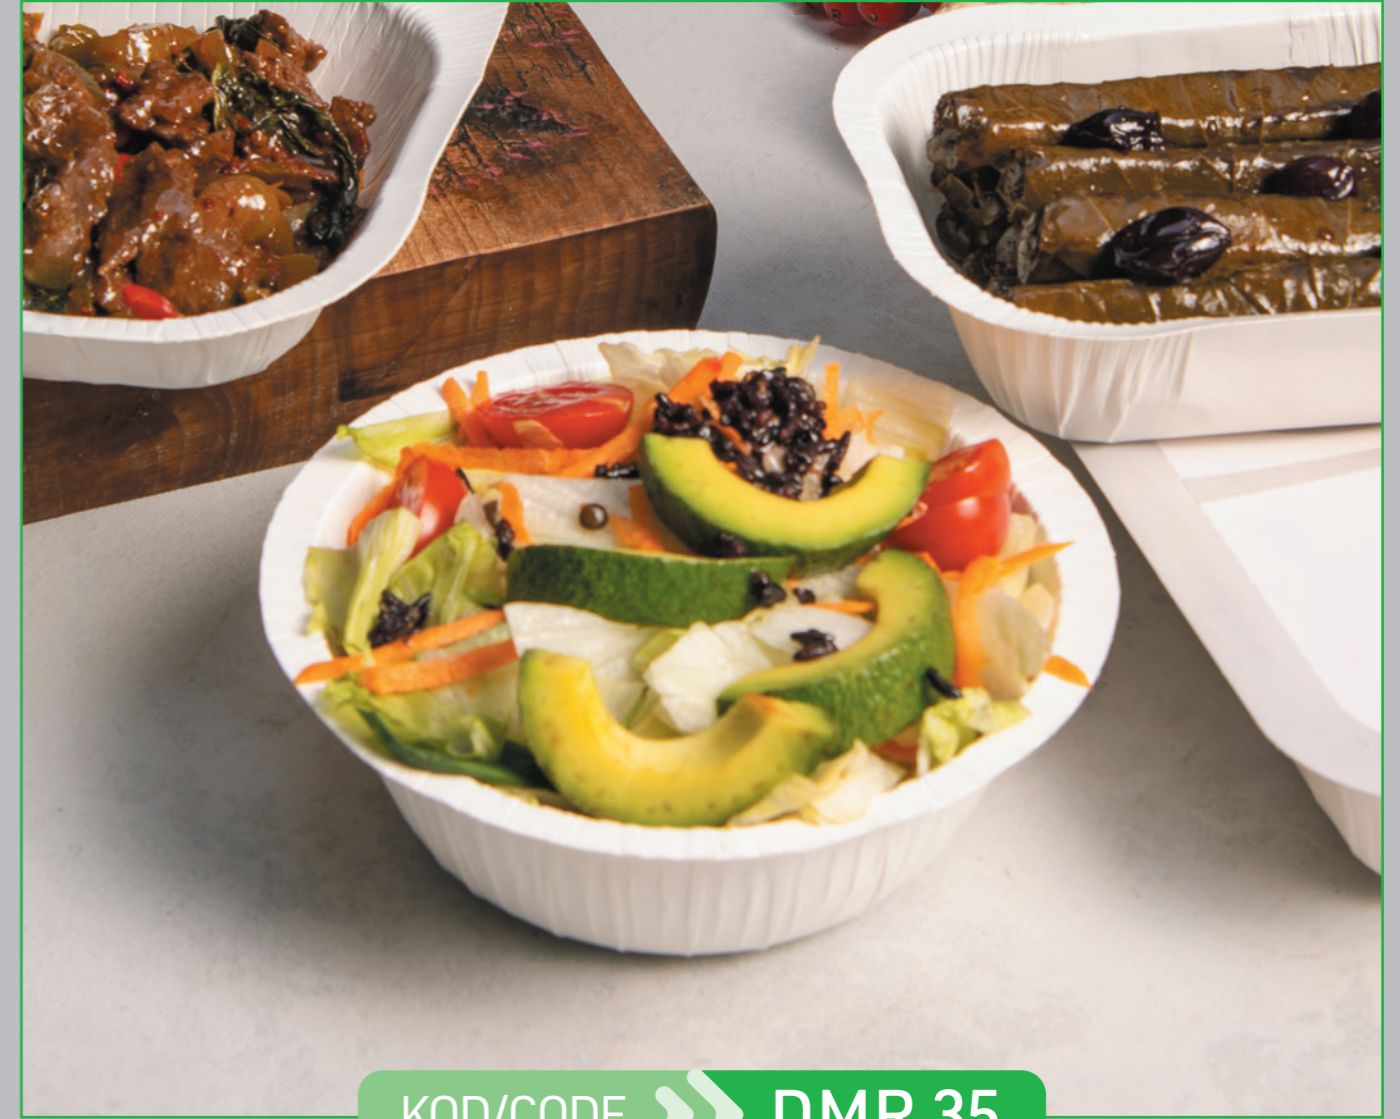

KOD/CODE >> **DMR 35**

GIDA KABI
FOOD TRAY