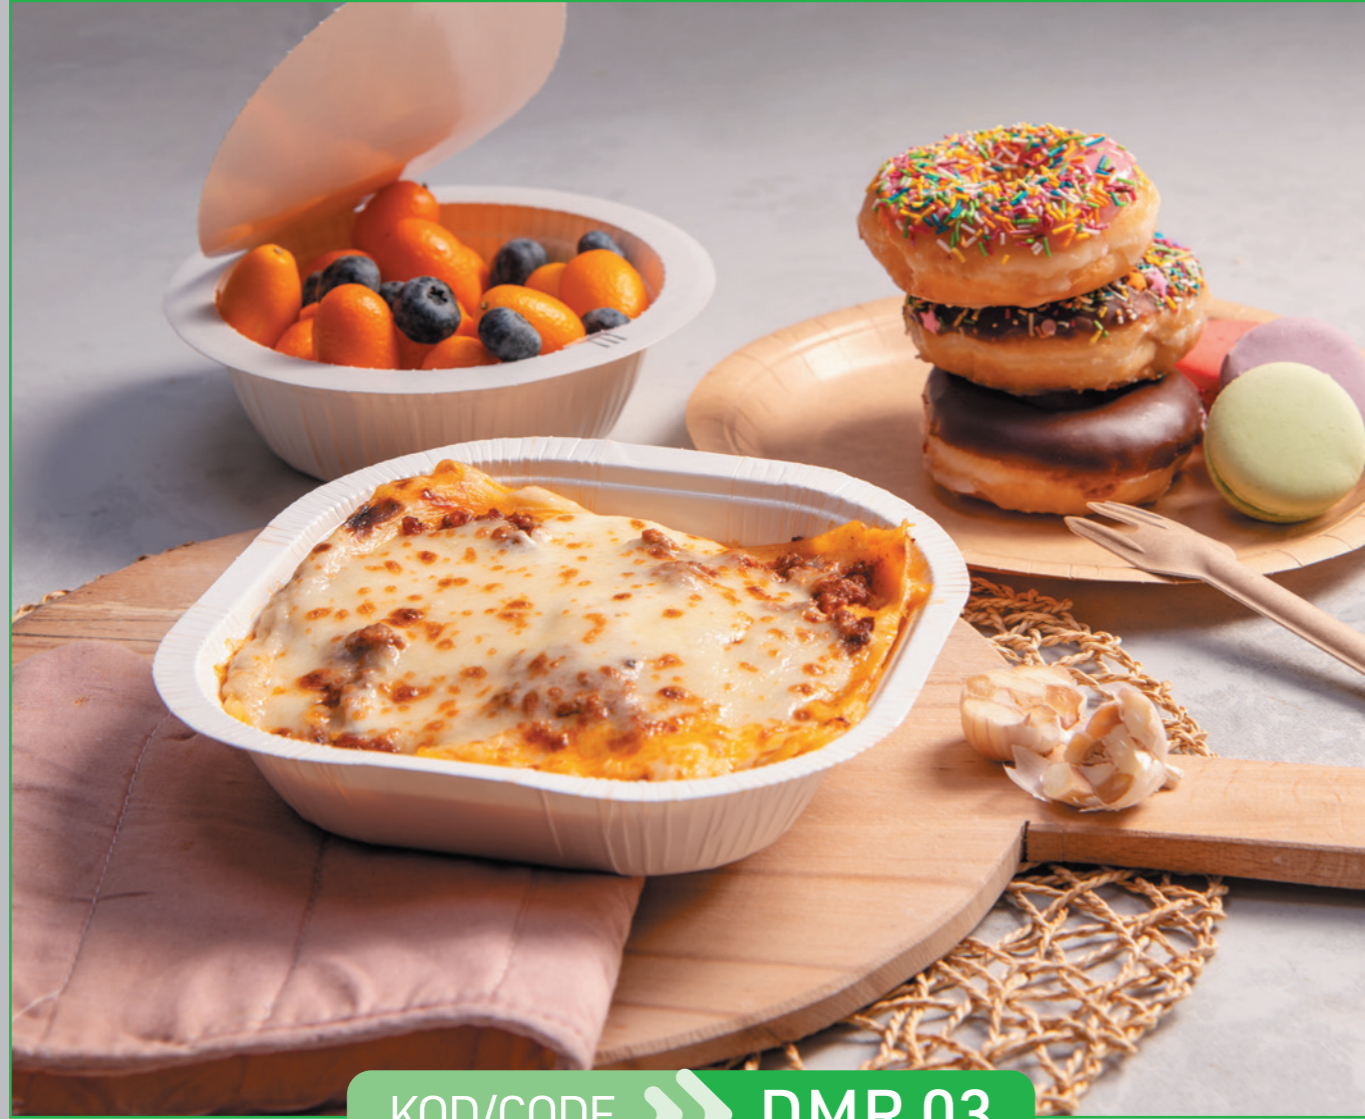

KOD/CODE >> **DMR 03**

GIDA KABI
FOOD TRAY