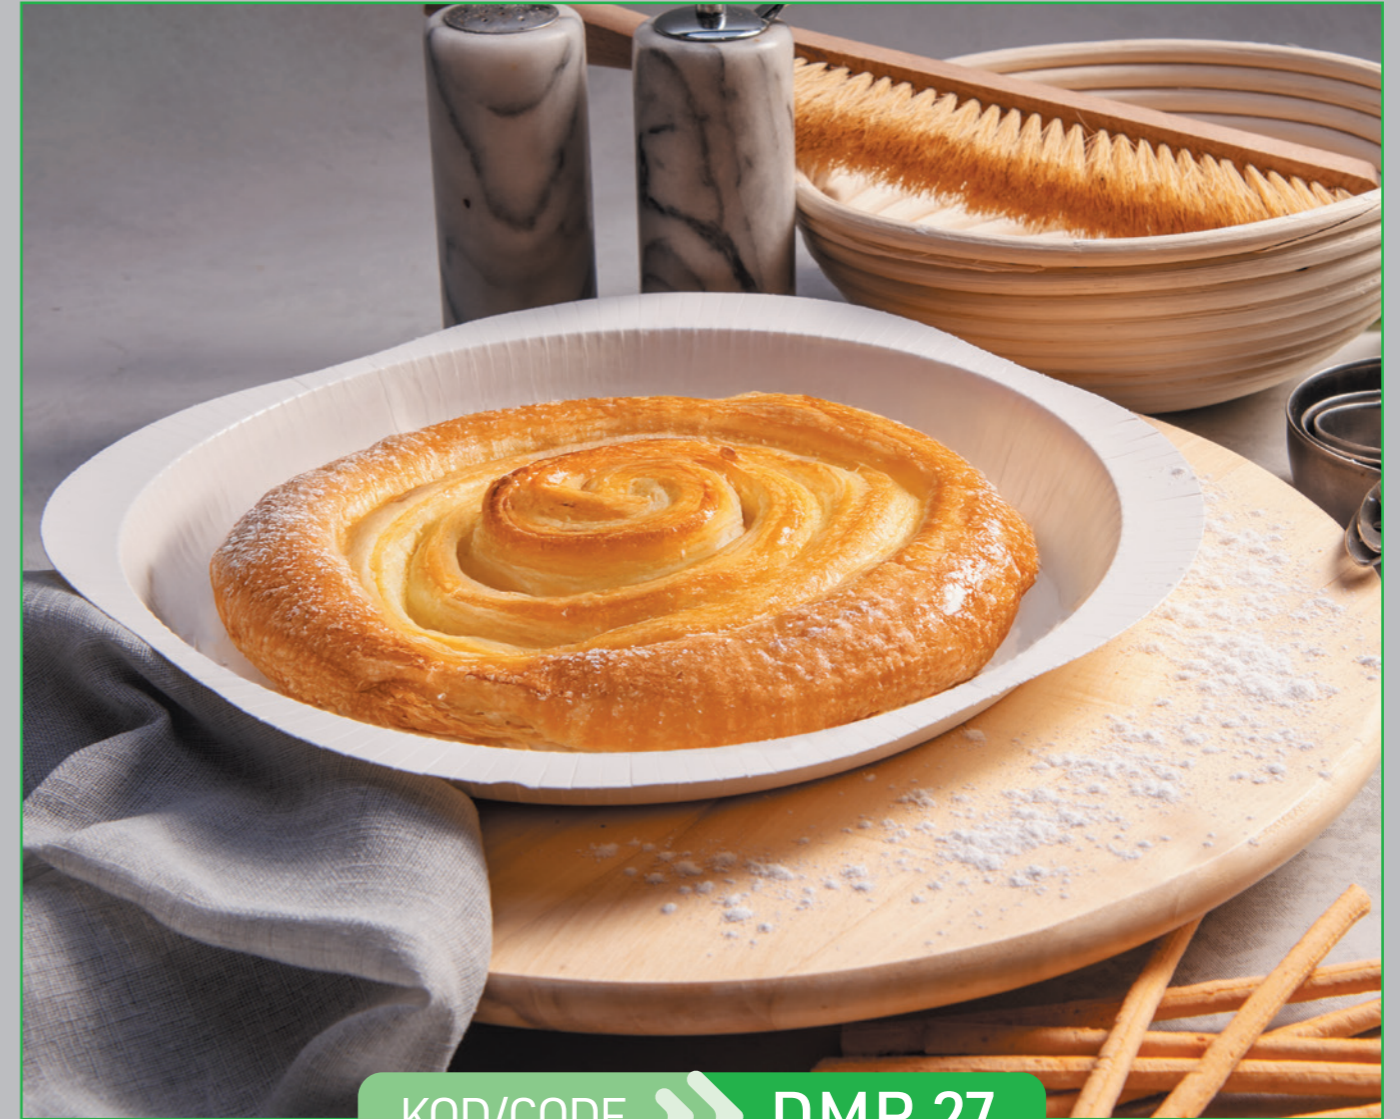

KOD/CODE >> DMR 27

GIDA KABI
FOOD TRAY